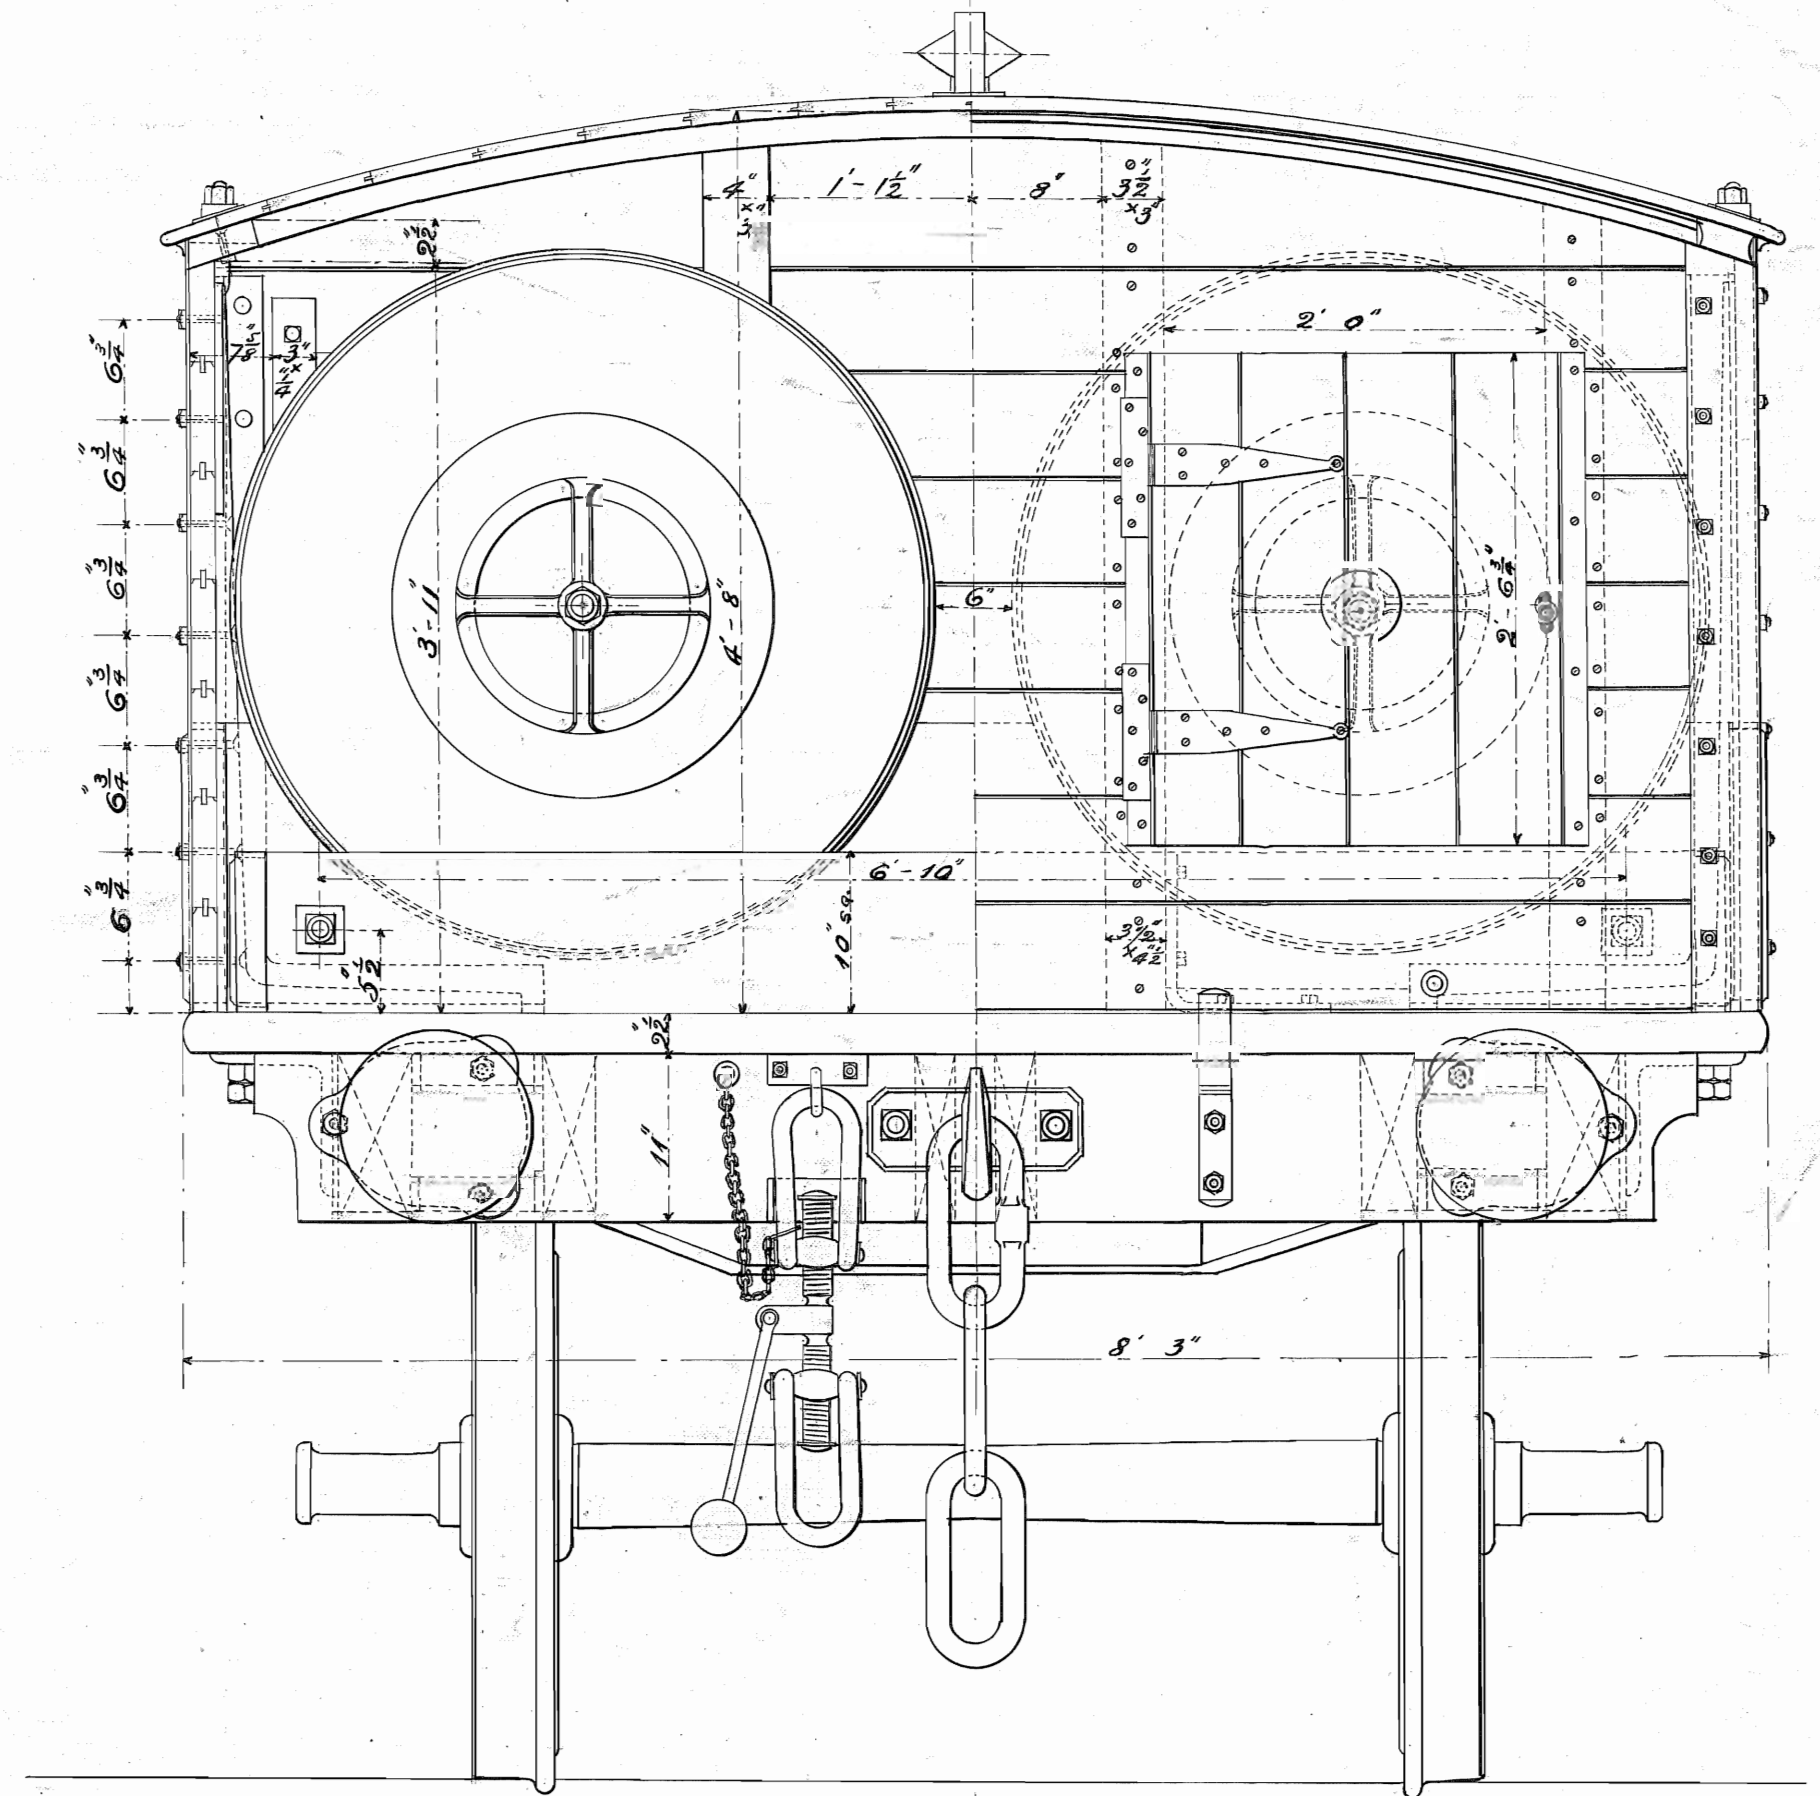

— SIDE ELEVATION —

NOTE.— ORDINARY WAGON WHEELS.
BEARING SPRINGS, 5 PLATES, 3" x 1/2"

— HALF END ELEVATION —
— WITH DOOR & FRAMING REMOVED —

— HALF SECTIONAL PLAN —

UNDERFRAME SAME AS FRUIT-WAGON.

— HALF END ELEVATION —
— WITH DOOR & FRAMING REMOVED —

— GAS RECEIVER WAGON —

— SCALE ONE INCH TO ONE FOOT —

— DRAWING NO 2504 —

DRAWER 9

11-12-00