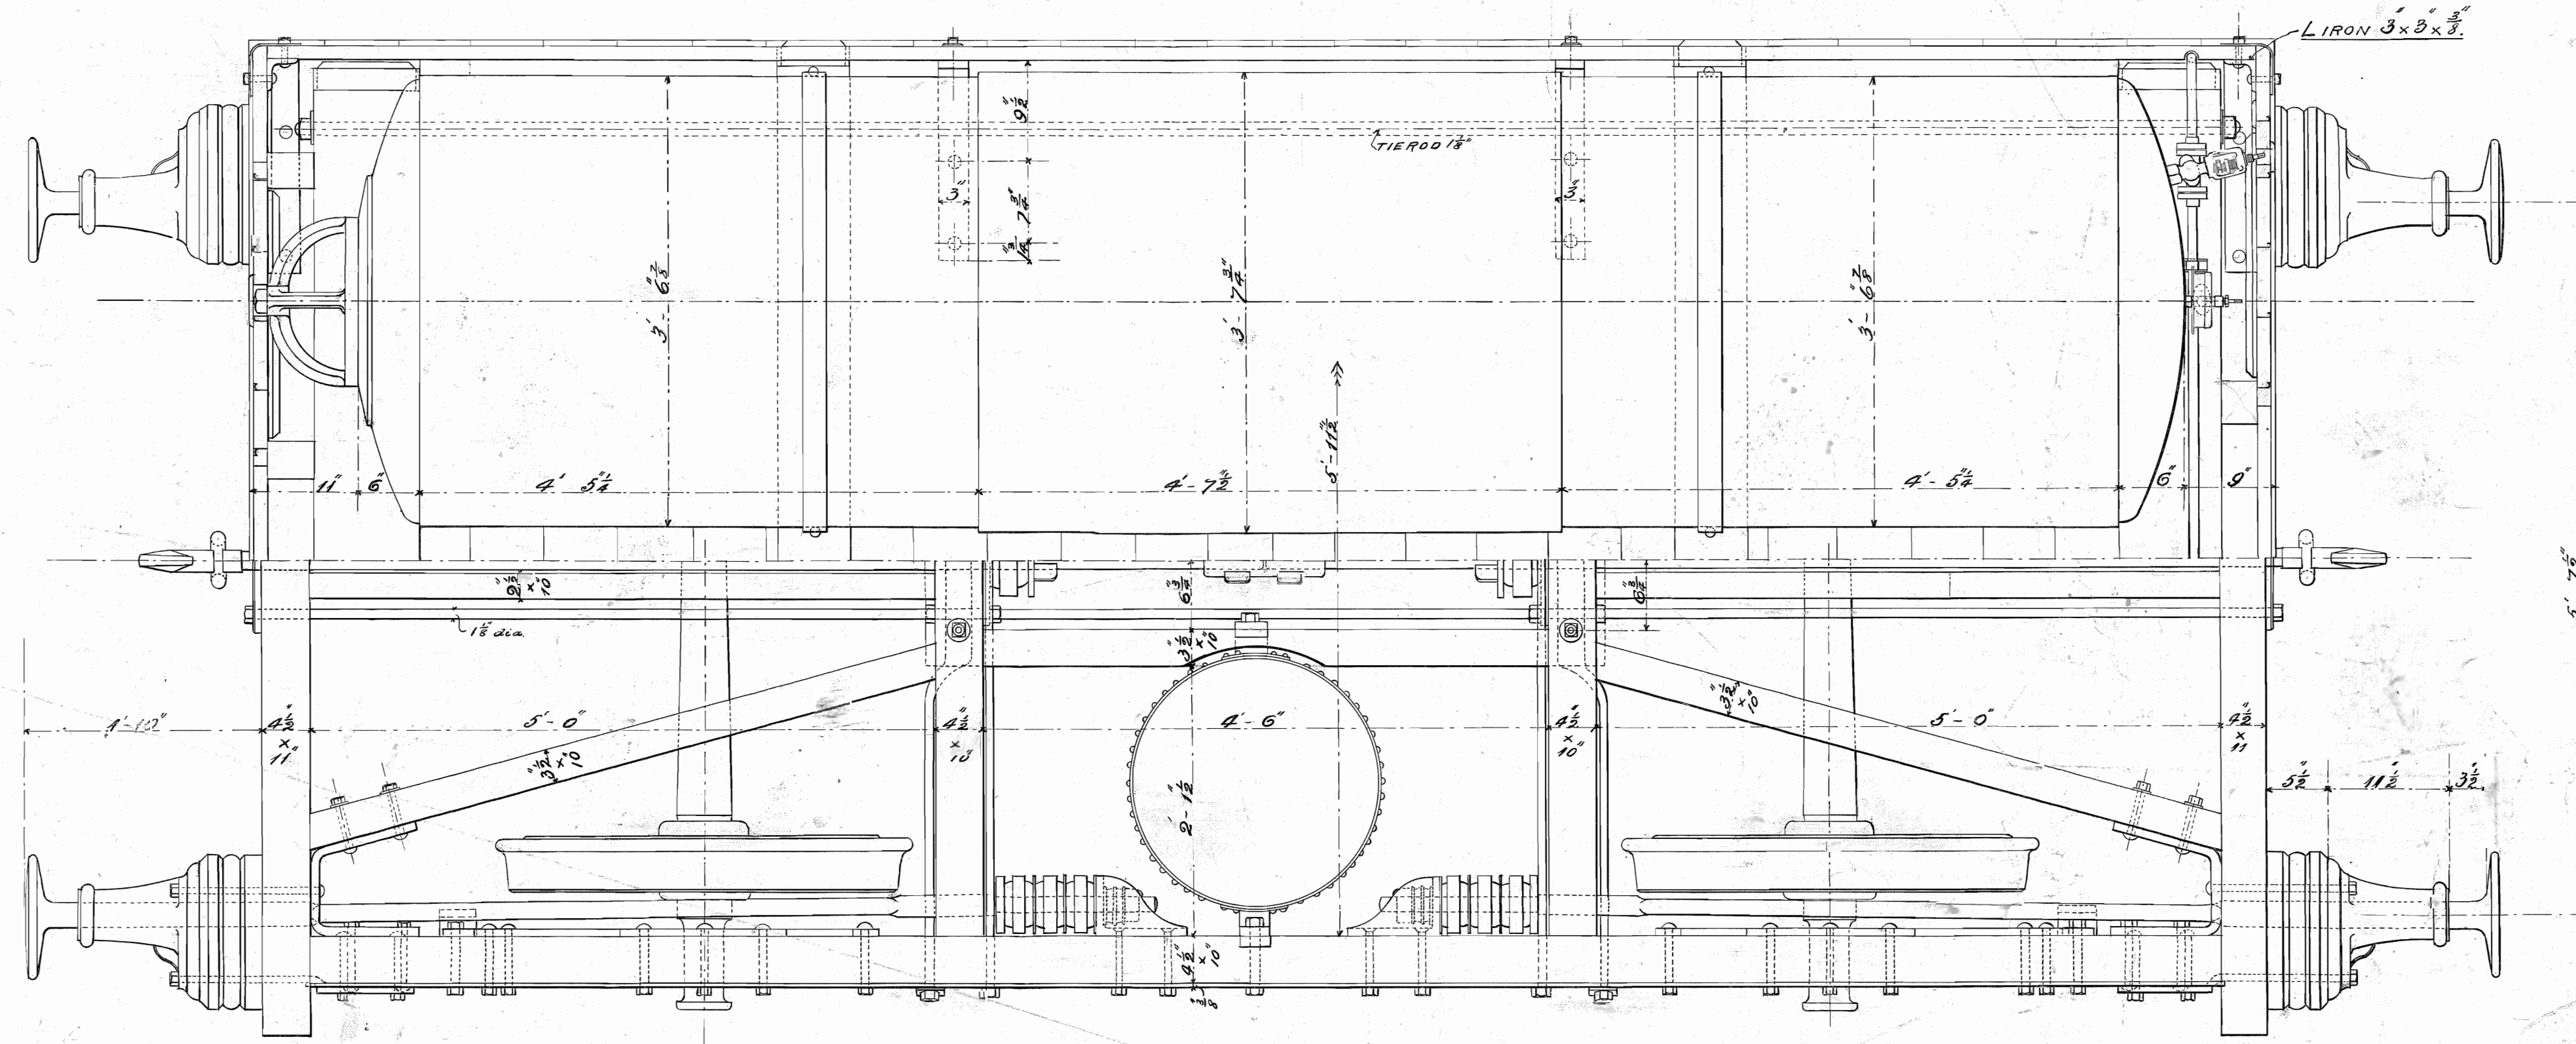

— SIDE ELEVATION —

NOTE.— ORDINARY WAGON WHEELS.
BEARING SPRINGS, 5 PLATES, 3" x 1/2"

— HALF END ELEVATION —
— WITH DOOR & FRAMING REMOVED —

— HALF SECTIONAL PLAN —

— HALF PLAN OF UNDERFRAME —

UNDERFRAME SAME AS FRUIT-WAGON.

— HALF END ELEVATION —
— WITH DOOR & FRAMING REMOVED —

— GAS RECEIVER WAGON —

— SCALE ONE INCH TO ONE FOOT —

— DRAWING NO 2504 —

DRAWER 9

11-12-00

Handwritten signature