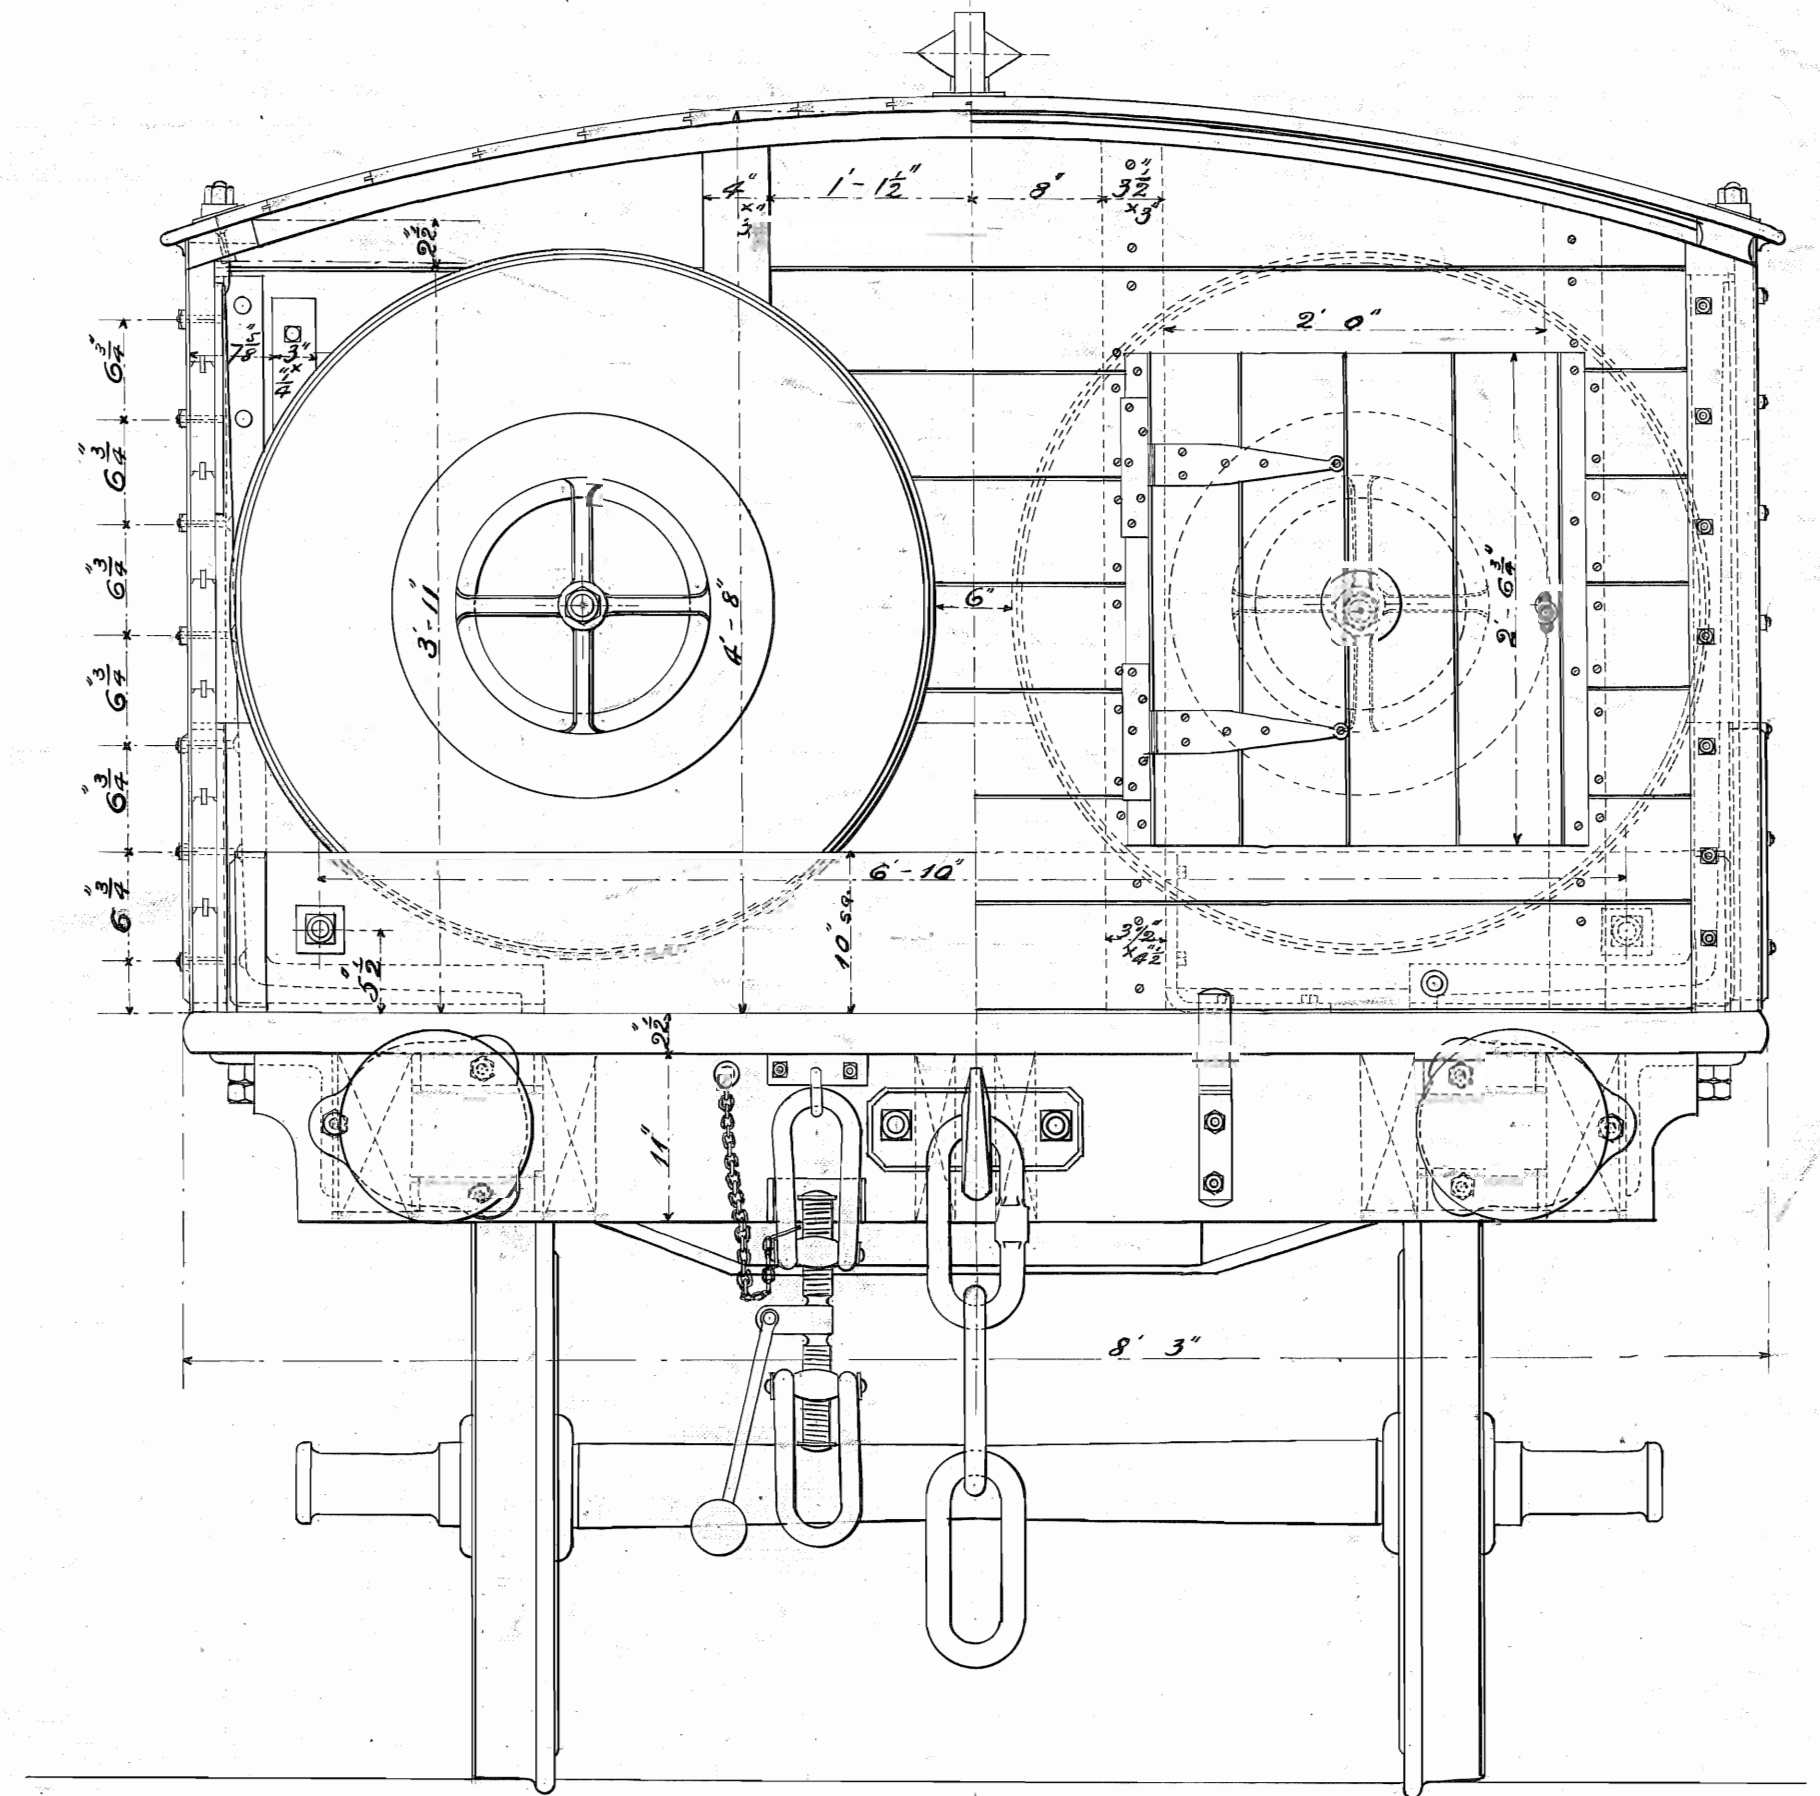

— SIDE ELEVATION —

NOTE.— ORDINARY WAGON WHEELS.
BEARING SPRINGS, 5 PLATES, 3" x 1/2"

— HALF END ELEVATION —
— WITH DOOR & FRAMING REMOVED —

— HALF SECTIONAL PLAN —

— HALF PLAN OF UNDERFRAME —

UNDERFRAME SAME AS FRUIT-WAGON.

— HALF END ELEVATION —
— WITH DOOR & FRAMING REMOVED —

— GAS RECEIVER WAGON —

— SCALE ONE INCH TO ONE FOOT —

— DRAWING NO 2504 —

DRAWER 9

11-12-00

Handwritten signature