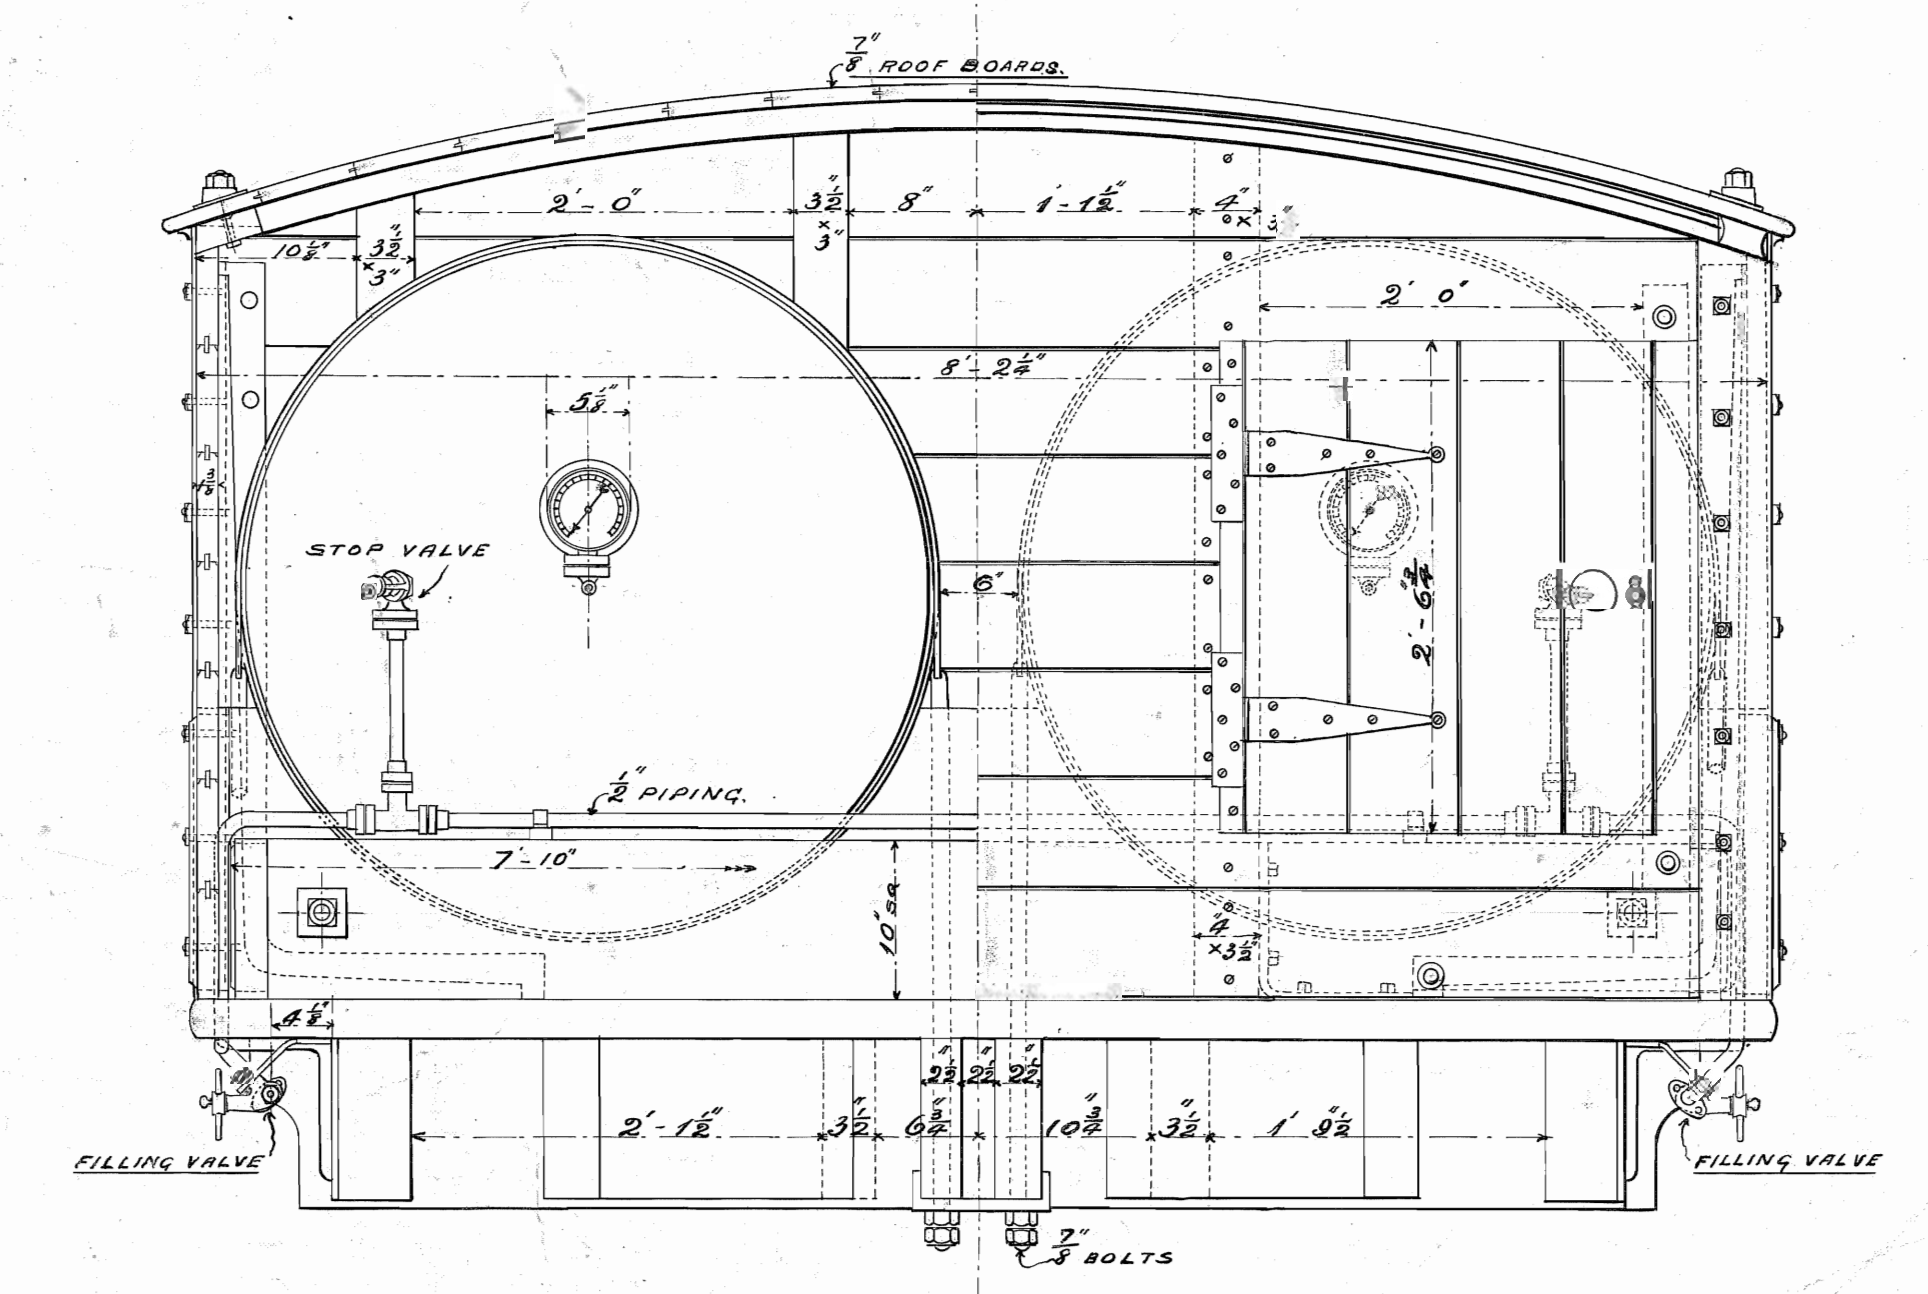

— SIDE ELEVATION —

NOTE.— ORDINARY WAGON WHEELS.
BEARING SPRINGS, 5 PLATES, 3" x 1/2"

— HALF END ELEVATION —
— WITH DOOR & FRAMING REMOVED —

— HALF SECTIONAL PLAN —

— HALF PLAN OF UNDERFRAME —

UNDERFRAME SAME AS FRUIT-WAGON.

— HALF END ELEVATION —
— WITH DOOR & FRAMING REMOVED —

— GAS RECEIVER WAGON —

— SCALE ONE INCH TO ONE FOOT —

— DRAWING NO 2504 —

DRAWER 9

11-12-00

Handwritten signature