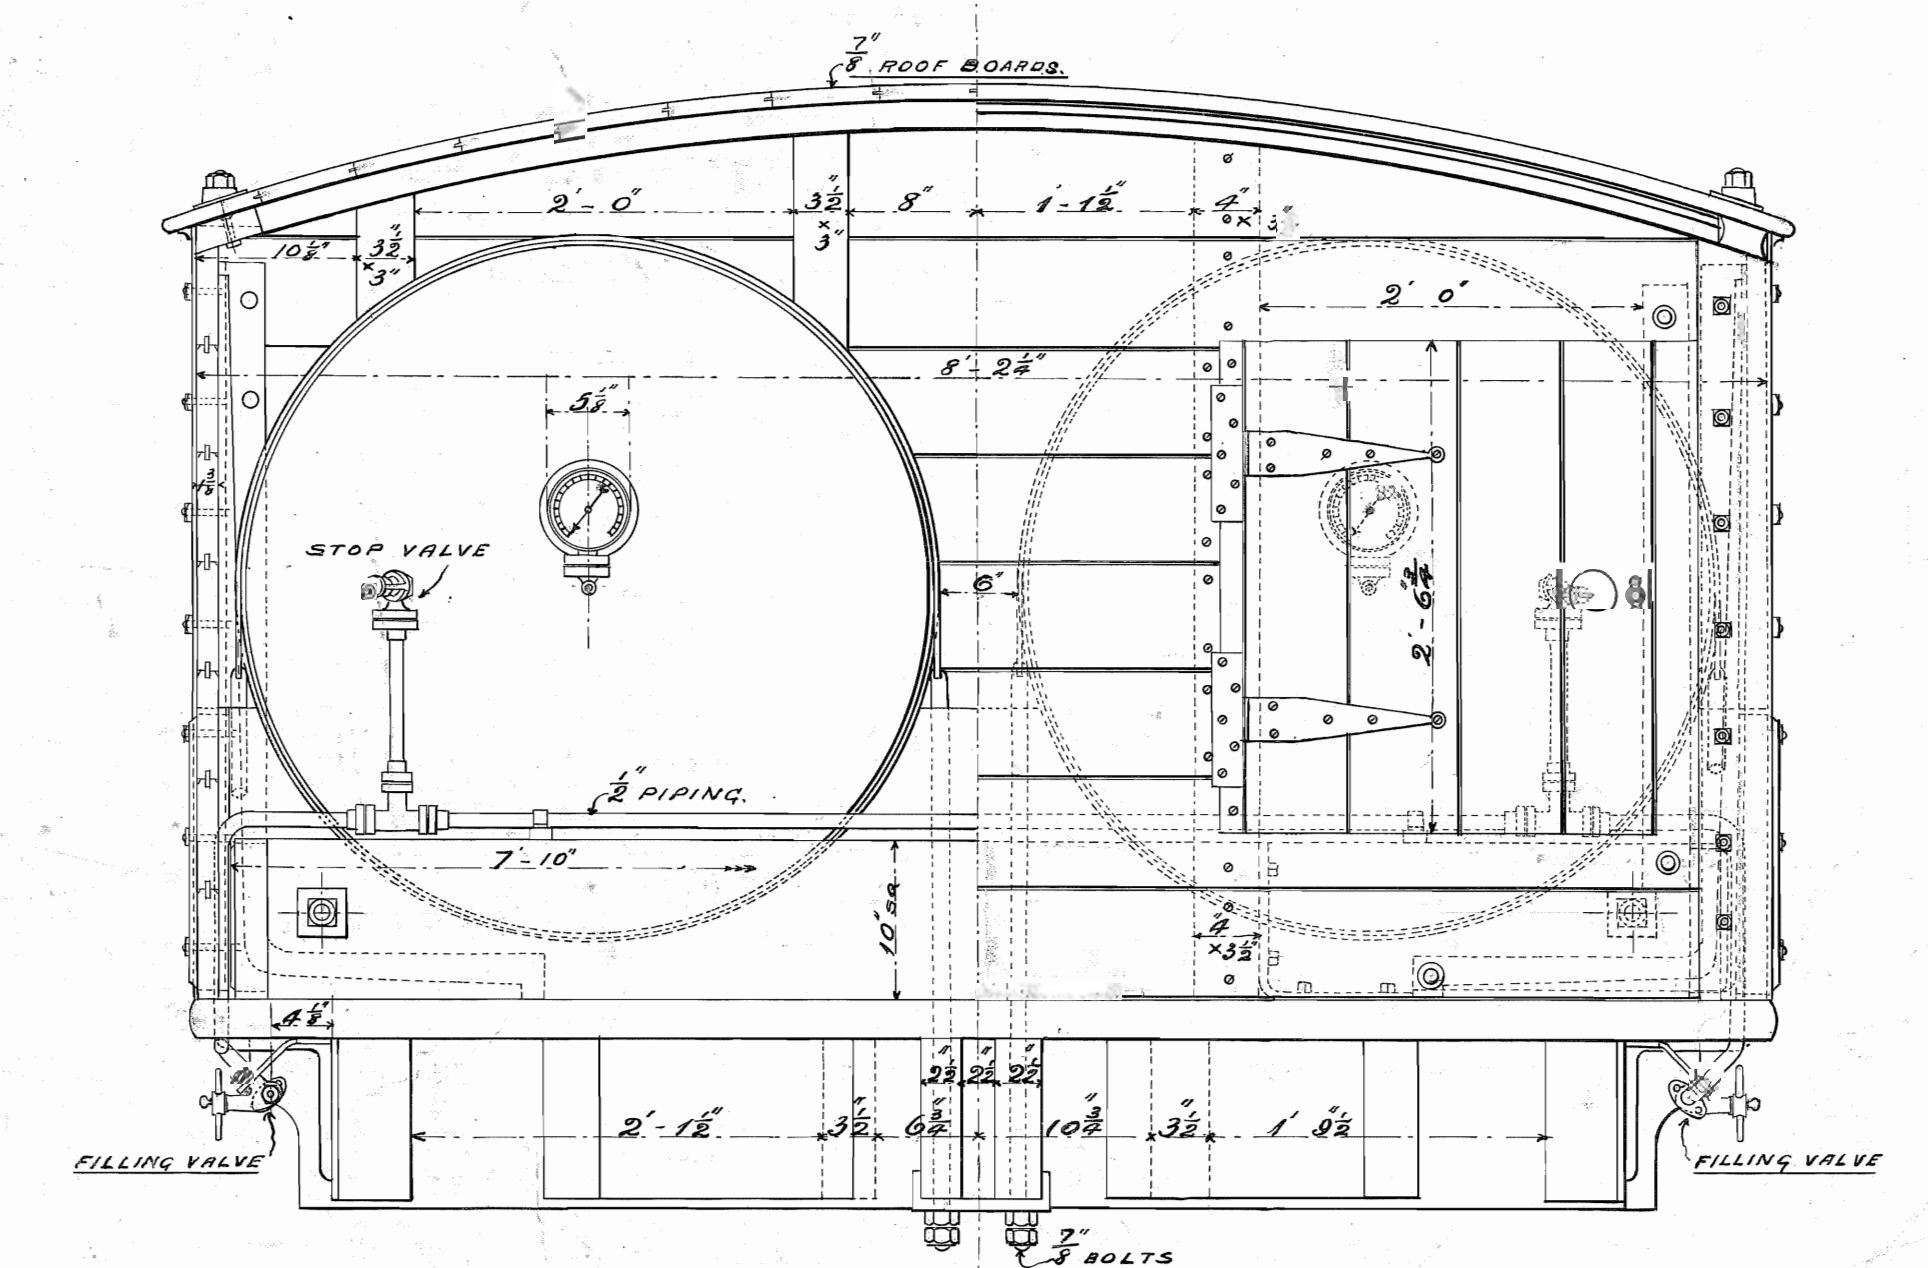

— SIDE ELEVATION —

NOTE.— ORDINARY WAGON WHEELS.
BEARING SPRINGS, 5 PLATES, 3" x 1/2"

— HALF END ELEVATION —
— WITH DOOR & FRAMING REMOVED —

— HALF SECTIONAL PLAN —

UNDERFRAME SAME AS FRUIT-WAGON.

— HALF END ELEVATION —
— WITH DOOR & FRAMING REMOVED —

— GAS RECEIVER WAGON —

— SCALE ONE INCH TO ONE FOOT —

— DRAWING NO 2504 —

DRAWER 9

11-12-00