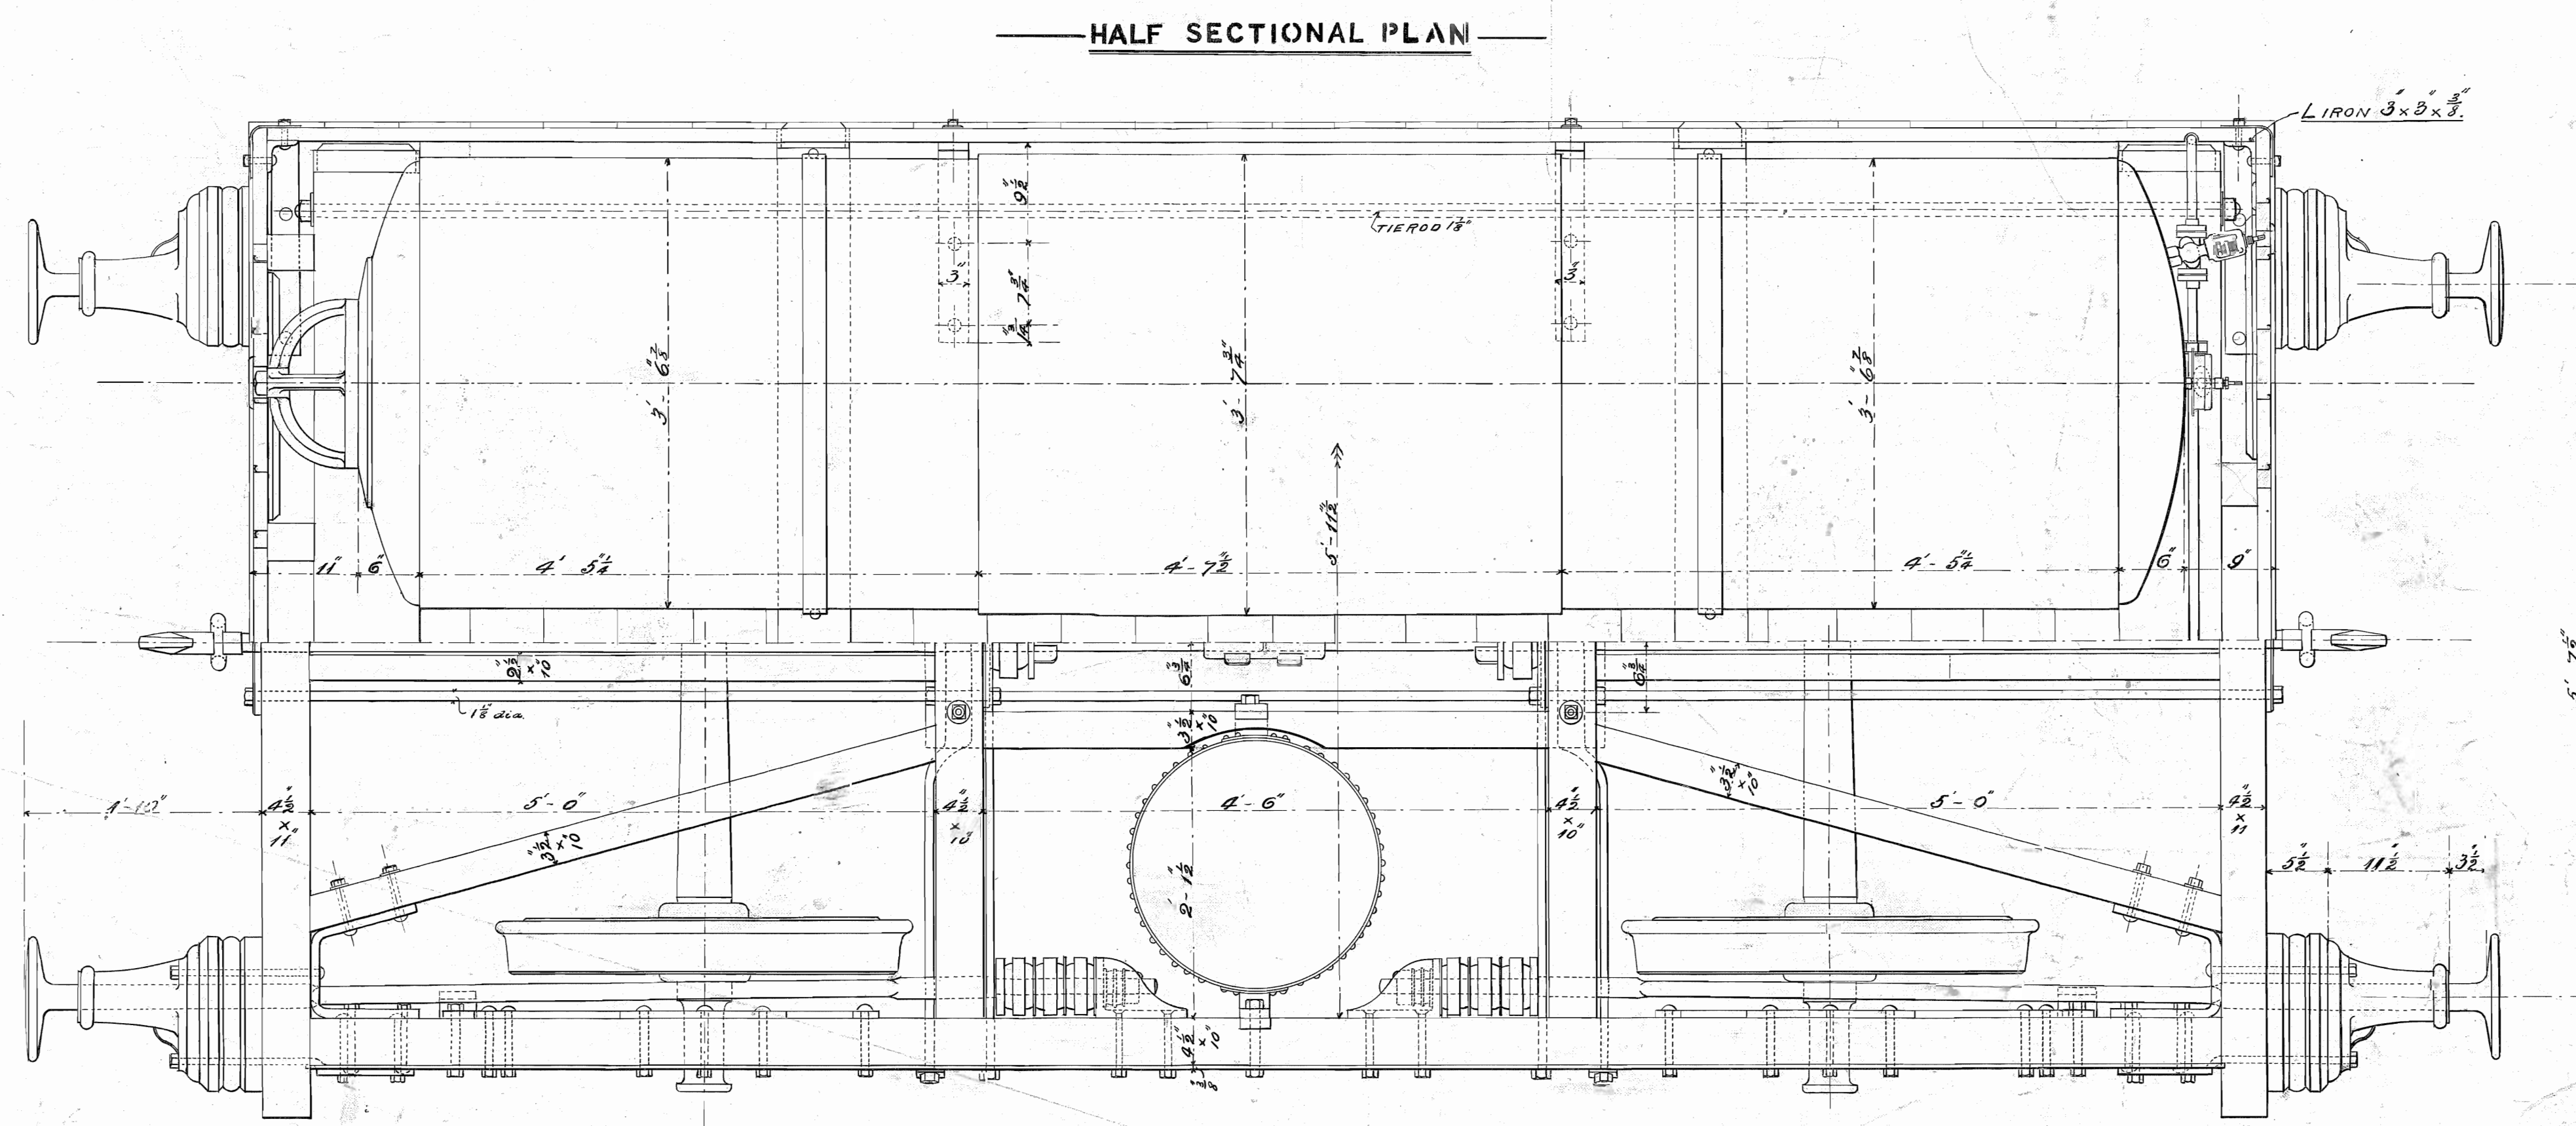

— SIDE ELEVATION —

NOTE.— ORDINARY WAGON WHEELS.
BEARING SPRINGS, 5 PLATES, 3" x 1/2"

— HALF END ELEVATION —
— WITH DOOR & FRAMING REMOVED —

— HALF SECTIONAL PLAN —

UNDERFRAME SAME AS FRUIT-WAGON.

— HALF END ELEVATION —
— WITH DOOR & FRAMING REMOVED —

— GAS RECEIVER WAGON —

— SCALE ONE INCH TO ONE FOOT —

— DRAWING NO 2504 —

DRAWER 9

11-12-00