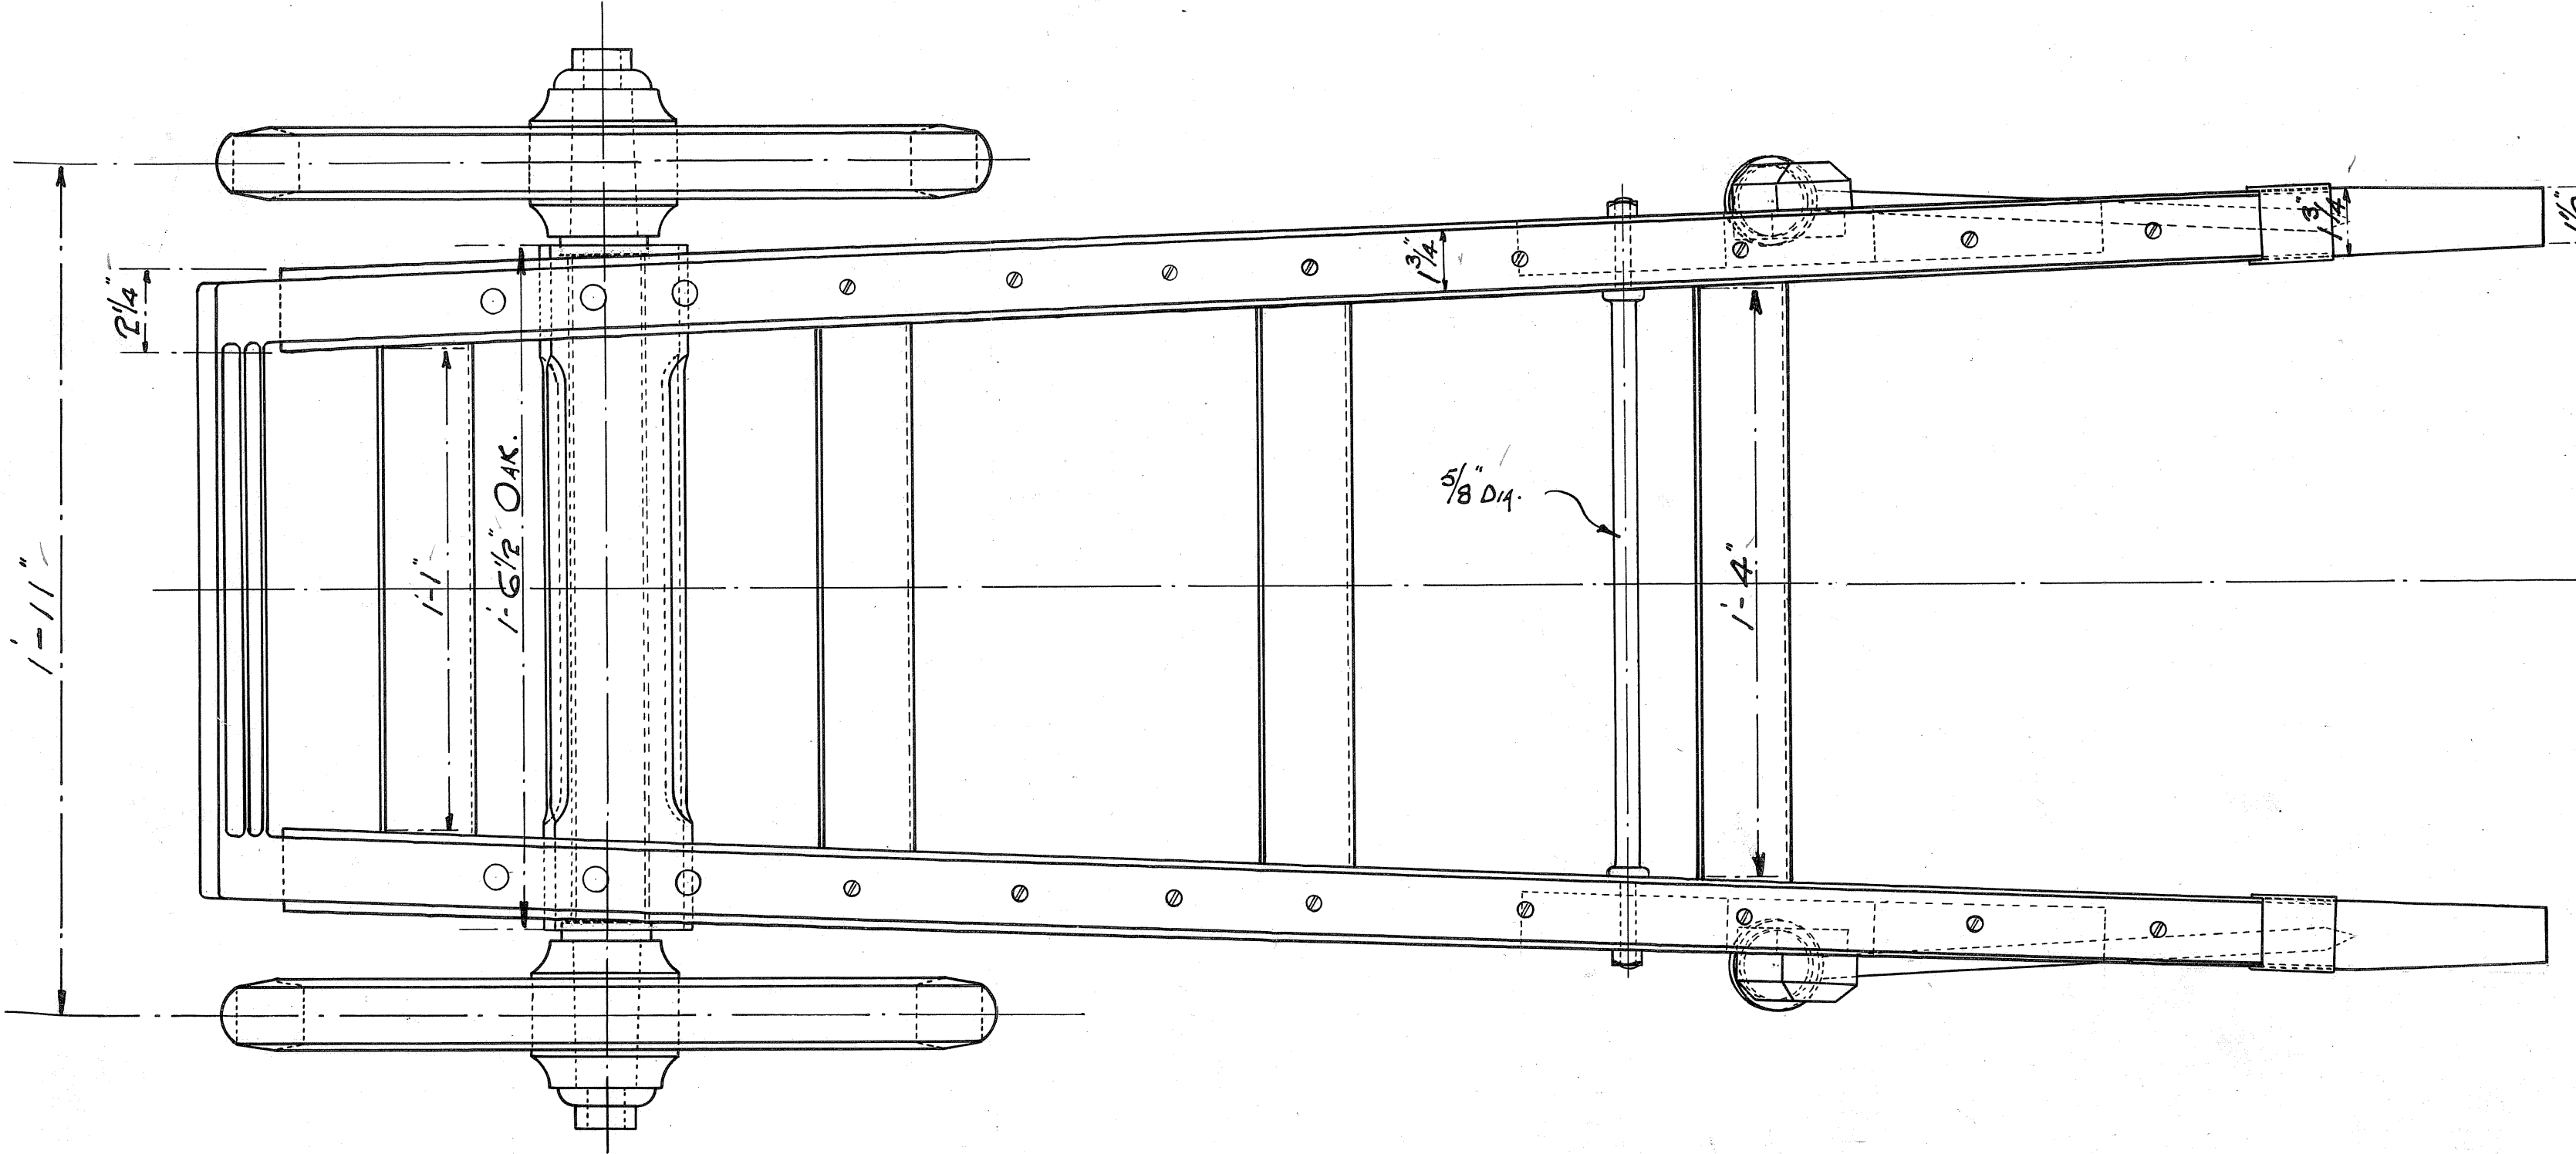

WHEELS.- 21" DIA.
 TYRES 1 1/2" x 3/8" CONVEX
 SPOKES 1 1/4" x 1/4"
 FELLOES 2" x 1 3/4" ASH.

STANDARD PLATFORM TRUCK N° 3

WITH HIGH WHEELS.

SCALE 3 INCHES TO ONE FOOT.

APPROXIMATE:- C. 2. 165.
1 - 2 - 17.

DRAWING N° 10, III 18th July 1922.