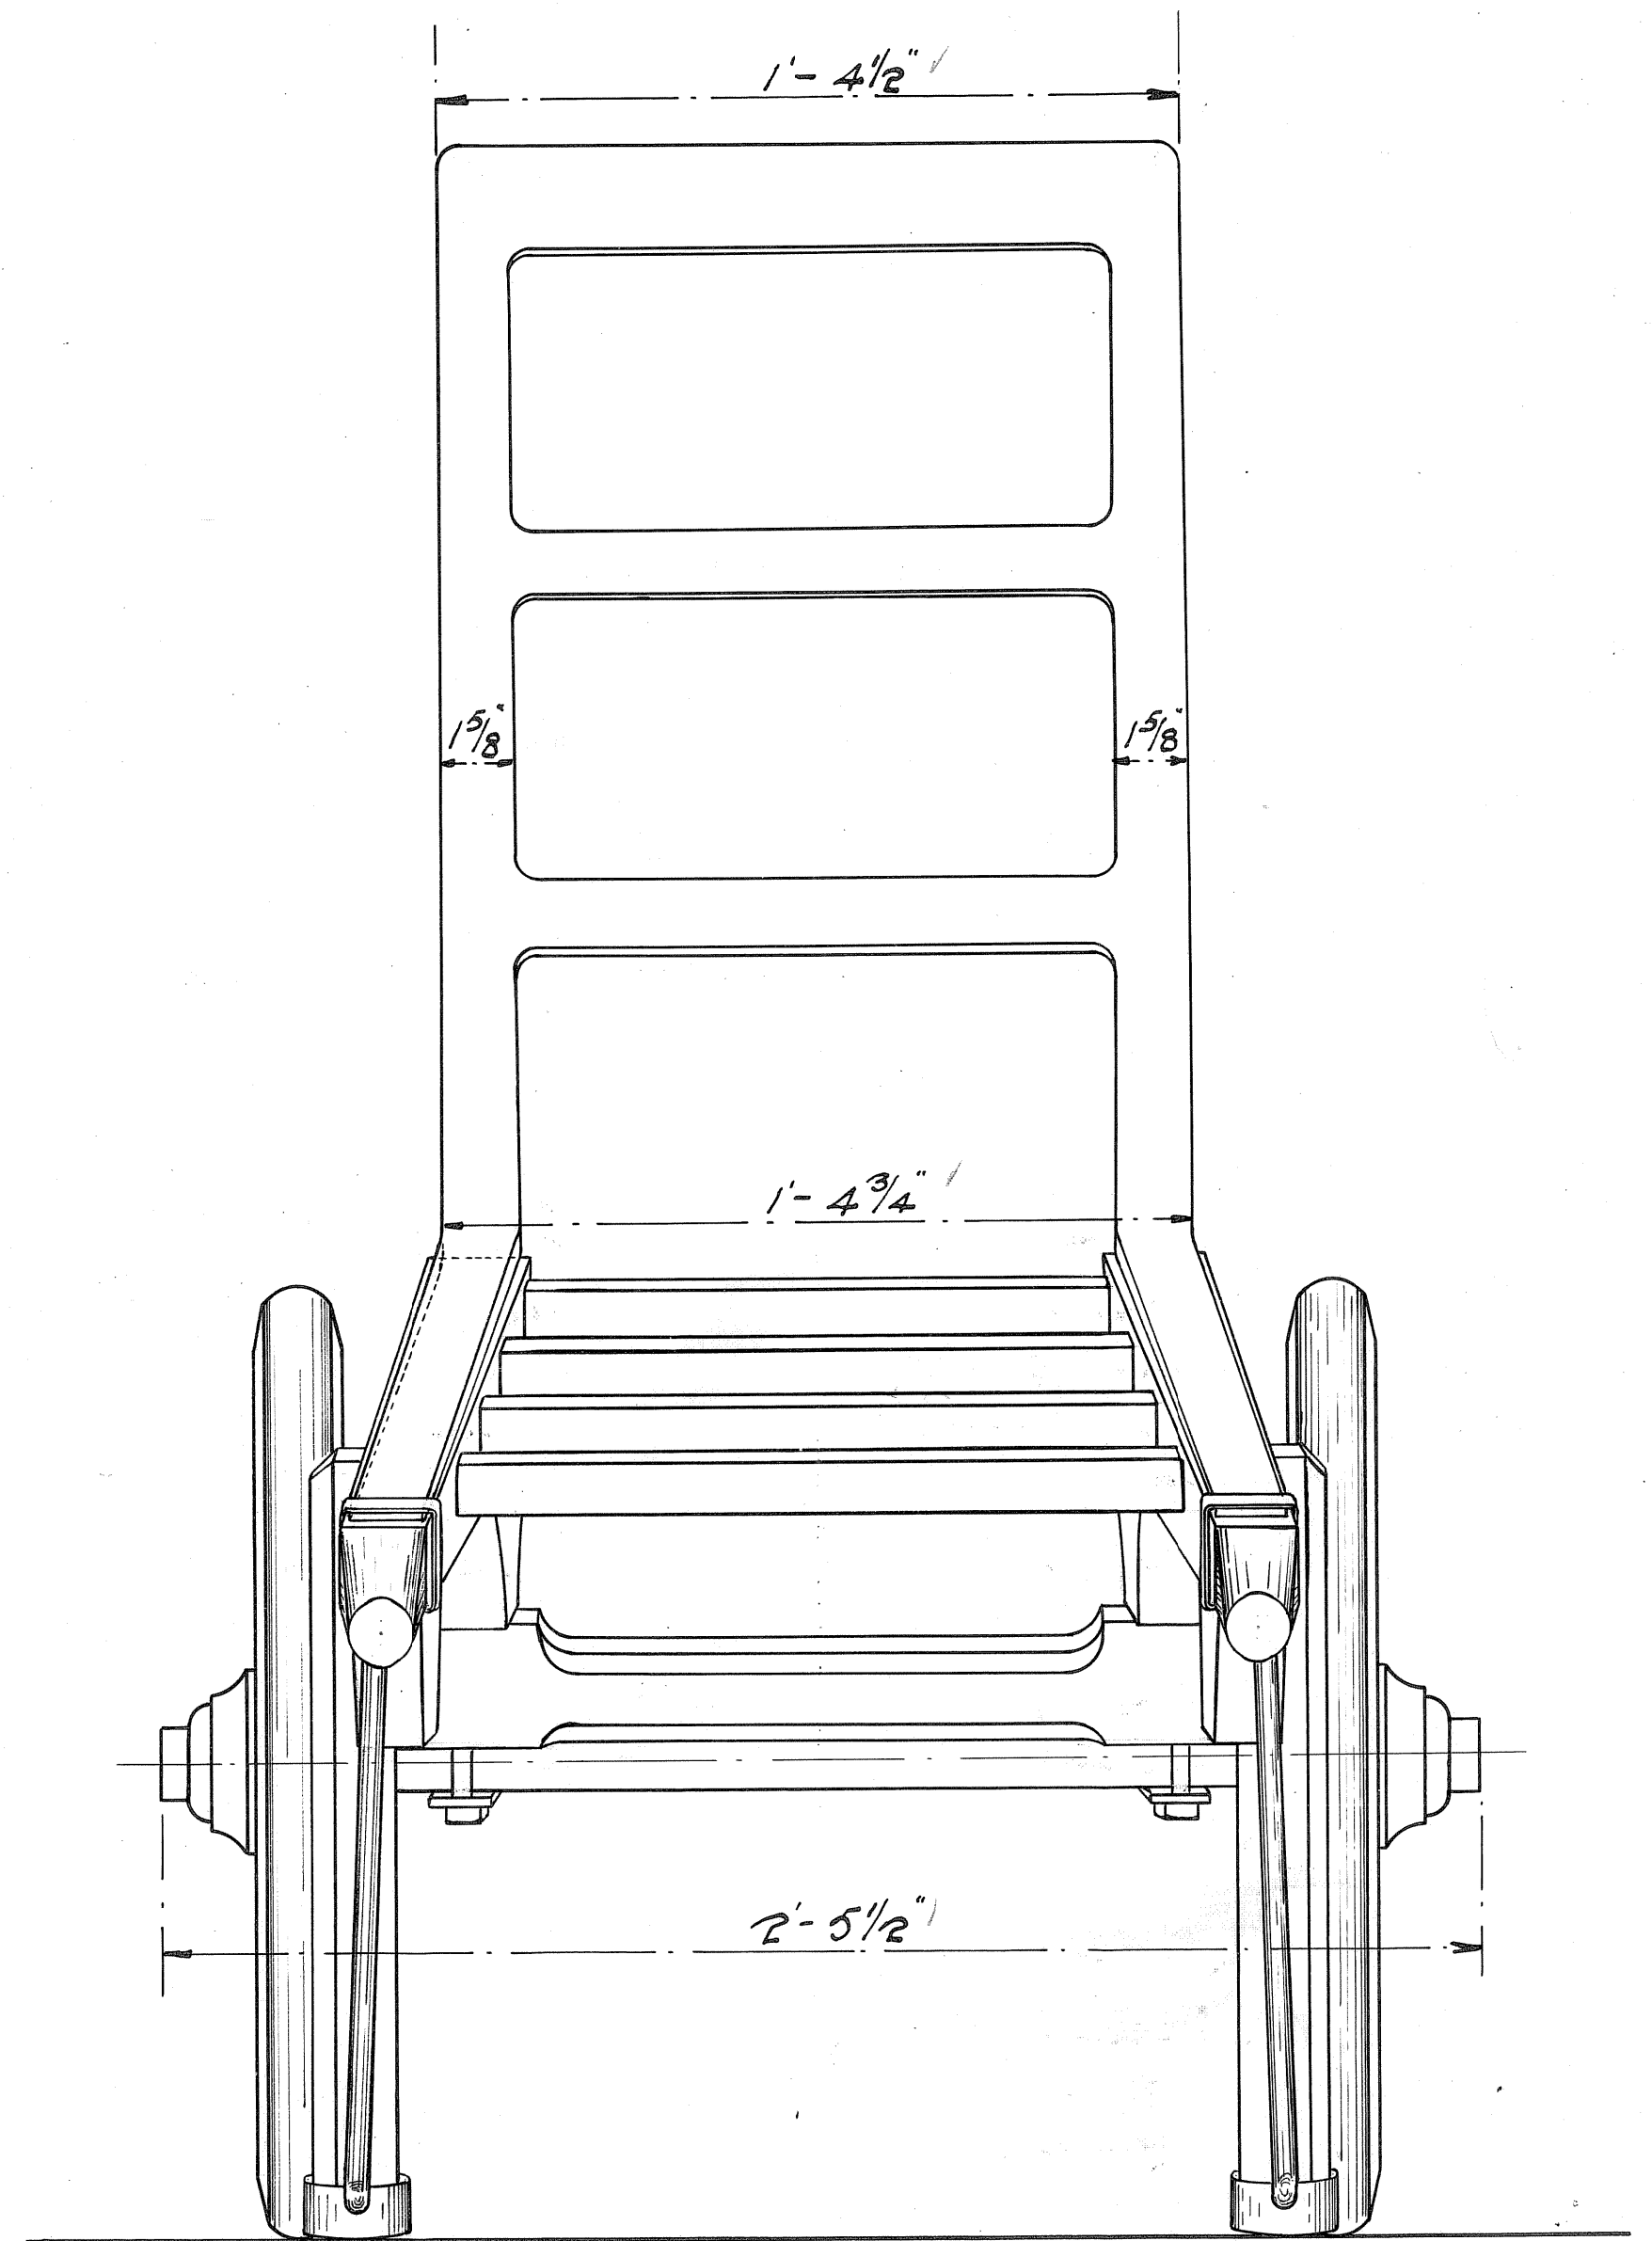

WHEELS.- 21" DIA.
 TYRES 1 1/2" x 3/8" CONVEX
 SPOKES 1 1/4" x 1/4"
 FELLOES 2" x 1 3/4" ASH.

STANDARD PLATFORM TRUCK N° 3

WITH HIGH WHEELS.

SCALE 3 INCHES TO ONE FOOT.

APPROXIMATE:- C. 2. 165.
1 - 2 - 17.

DRAWING N° 10, III 18th July 1922.